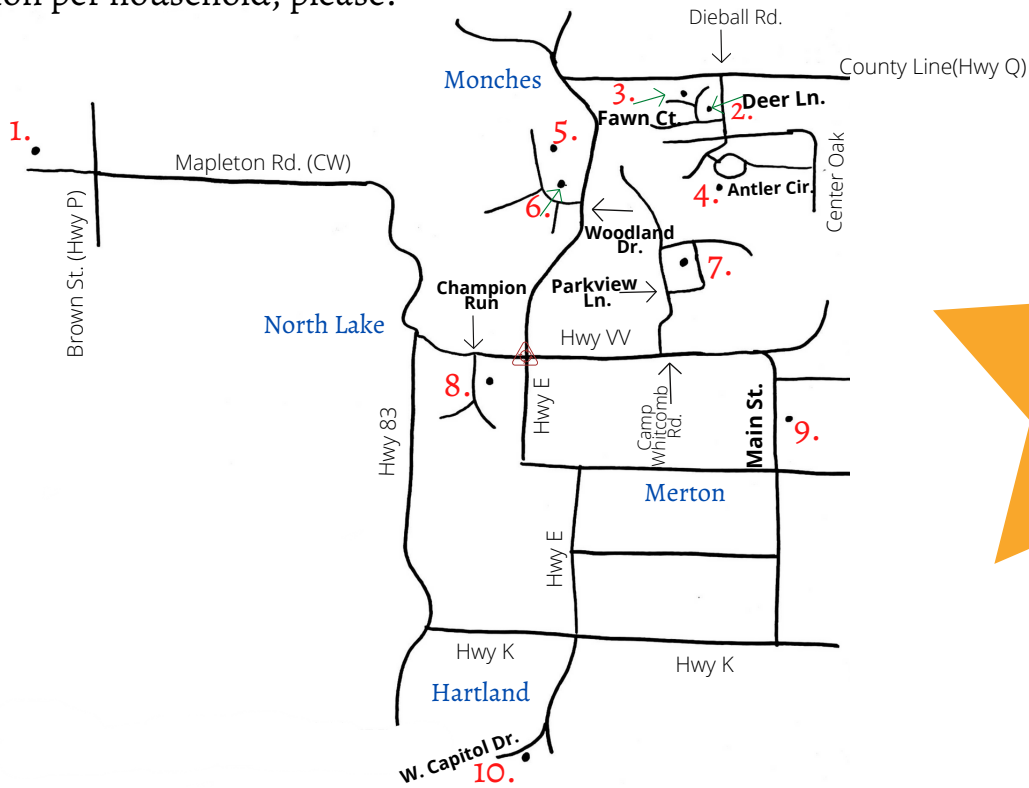

# Holiday Lights Contest

Below is a map of the area and all of the contestants' addresses. Pick your top 3 favorites and email or text a photo of this form to: Msaid@supportnls.org or 262-719-2368 by 12/29. One submission per household, please.

## 1. The Anderson's House

N88W36870 Mapleton Rd. 53066 (Next to Anderson Auto & Truck Repair-just past Hwy P)

## 2. Christmas in the Woods

W290 N9530 Deer Ln Colgate 53017

## 10. Kretschmer Gingerbread House

141 W. Capitol Dr. Hartland 53029  
W291N8267 Parkview

Please list your top 3 below!

1st: \_\_\_\_\_

2nd: \_\_\_\_\_

3rd: \_\_\_\_\_